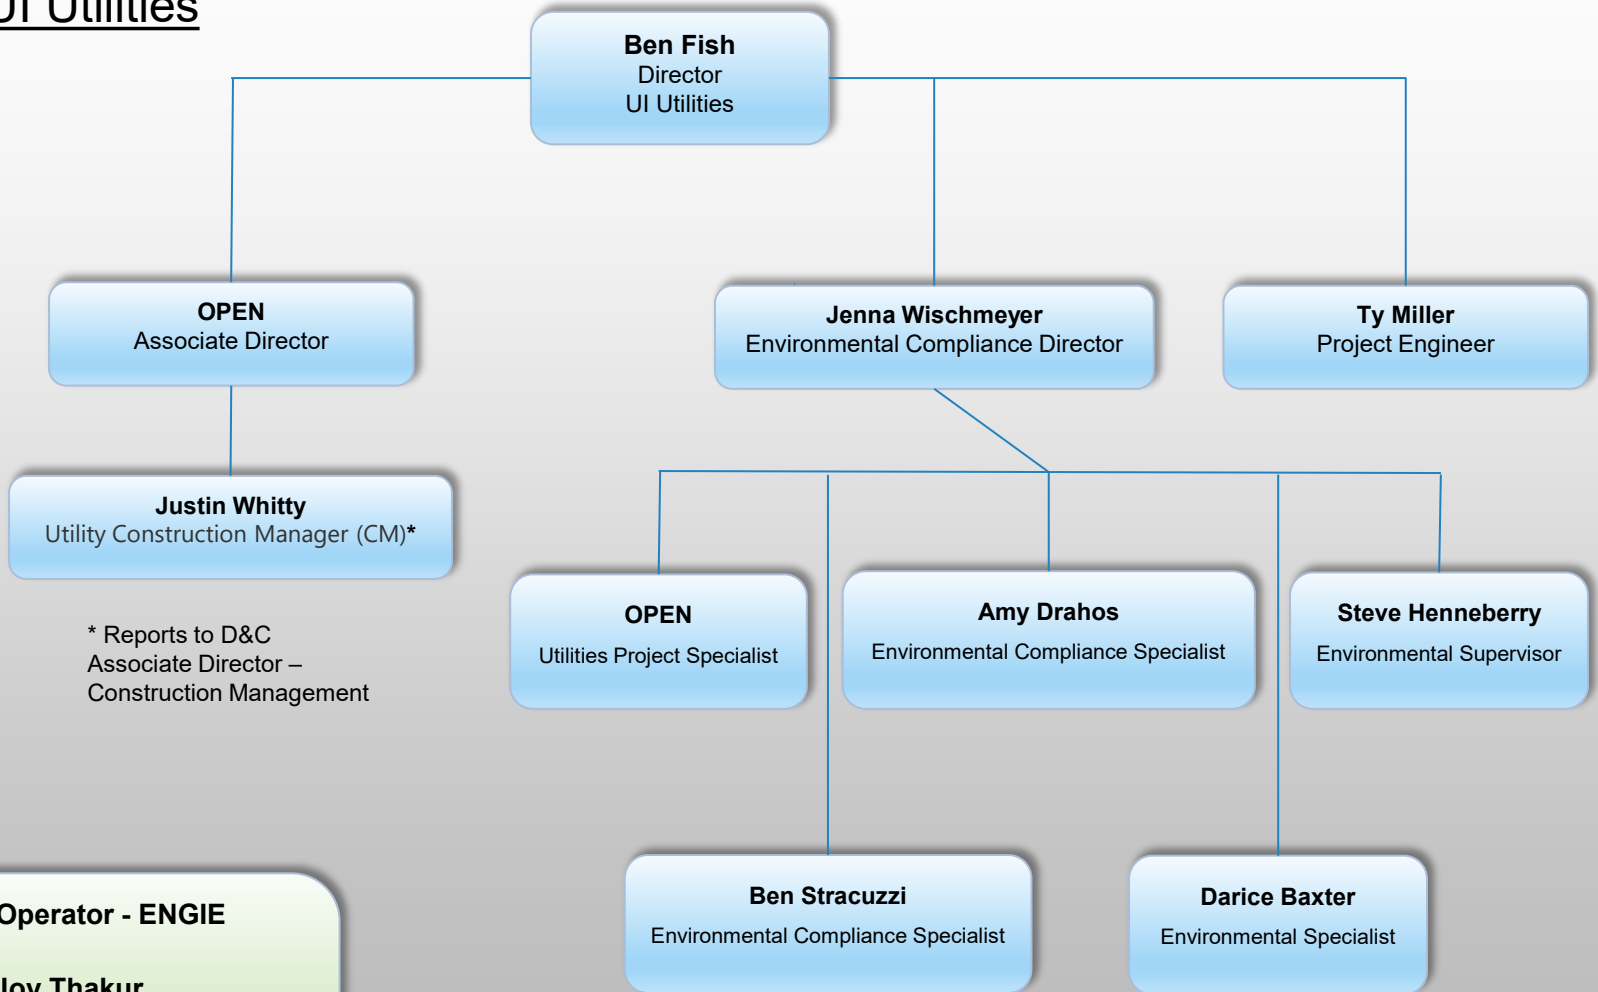

UI Utilities

* Reports to D&C
Associate Director –
Construction Management

Utility Operator - ENGIE

Joy Thakur
Vice President, Energy Solutions

Garry Patricio
Director, Energy Delivery