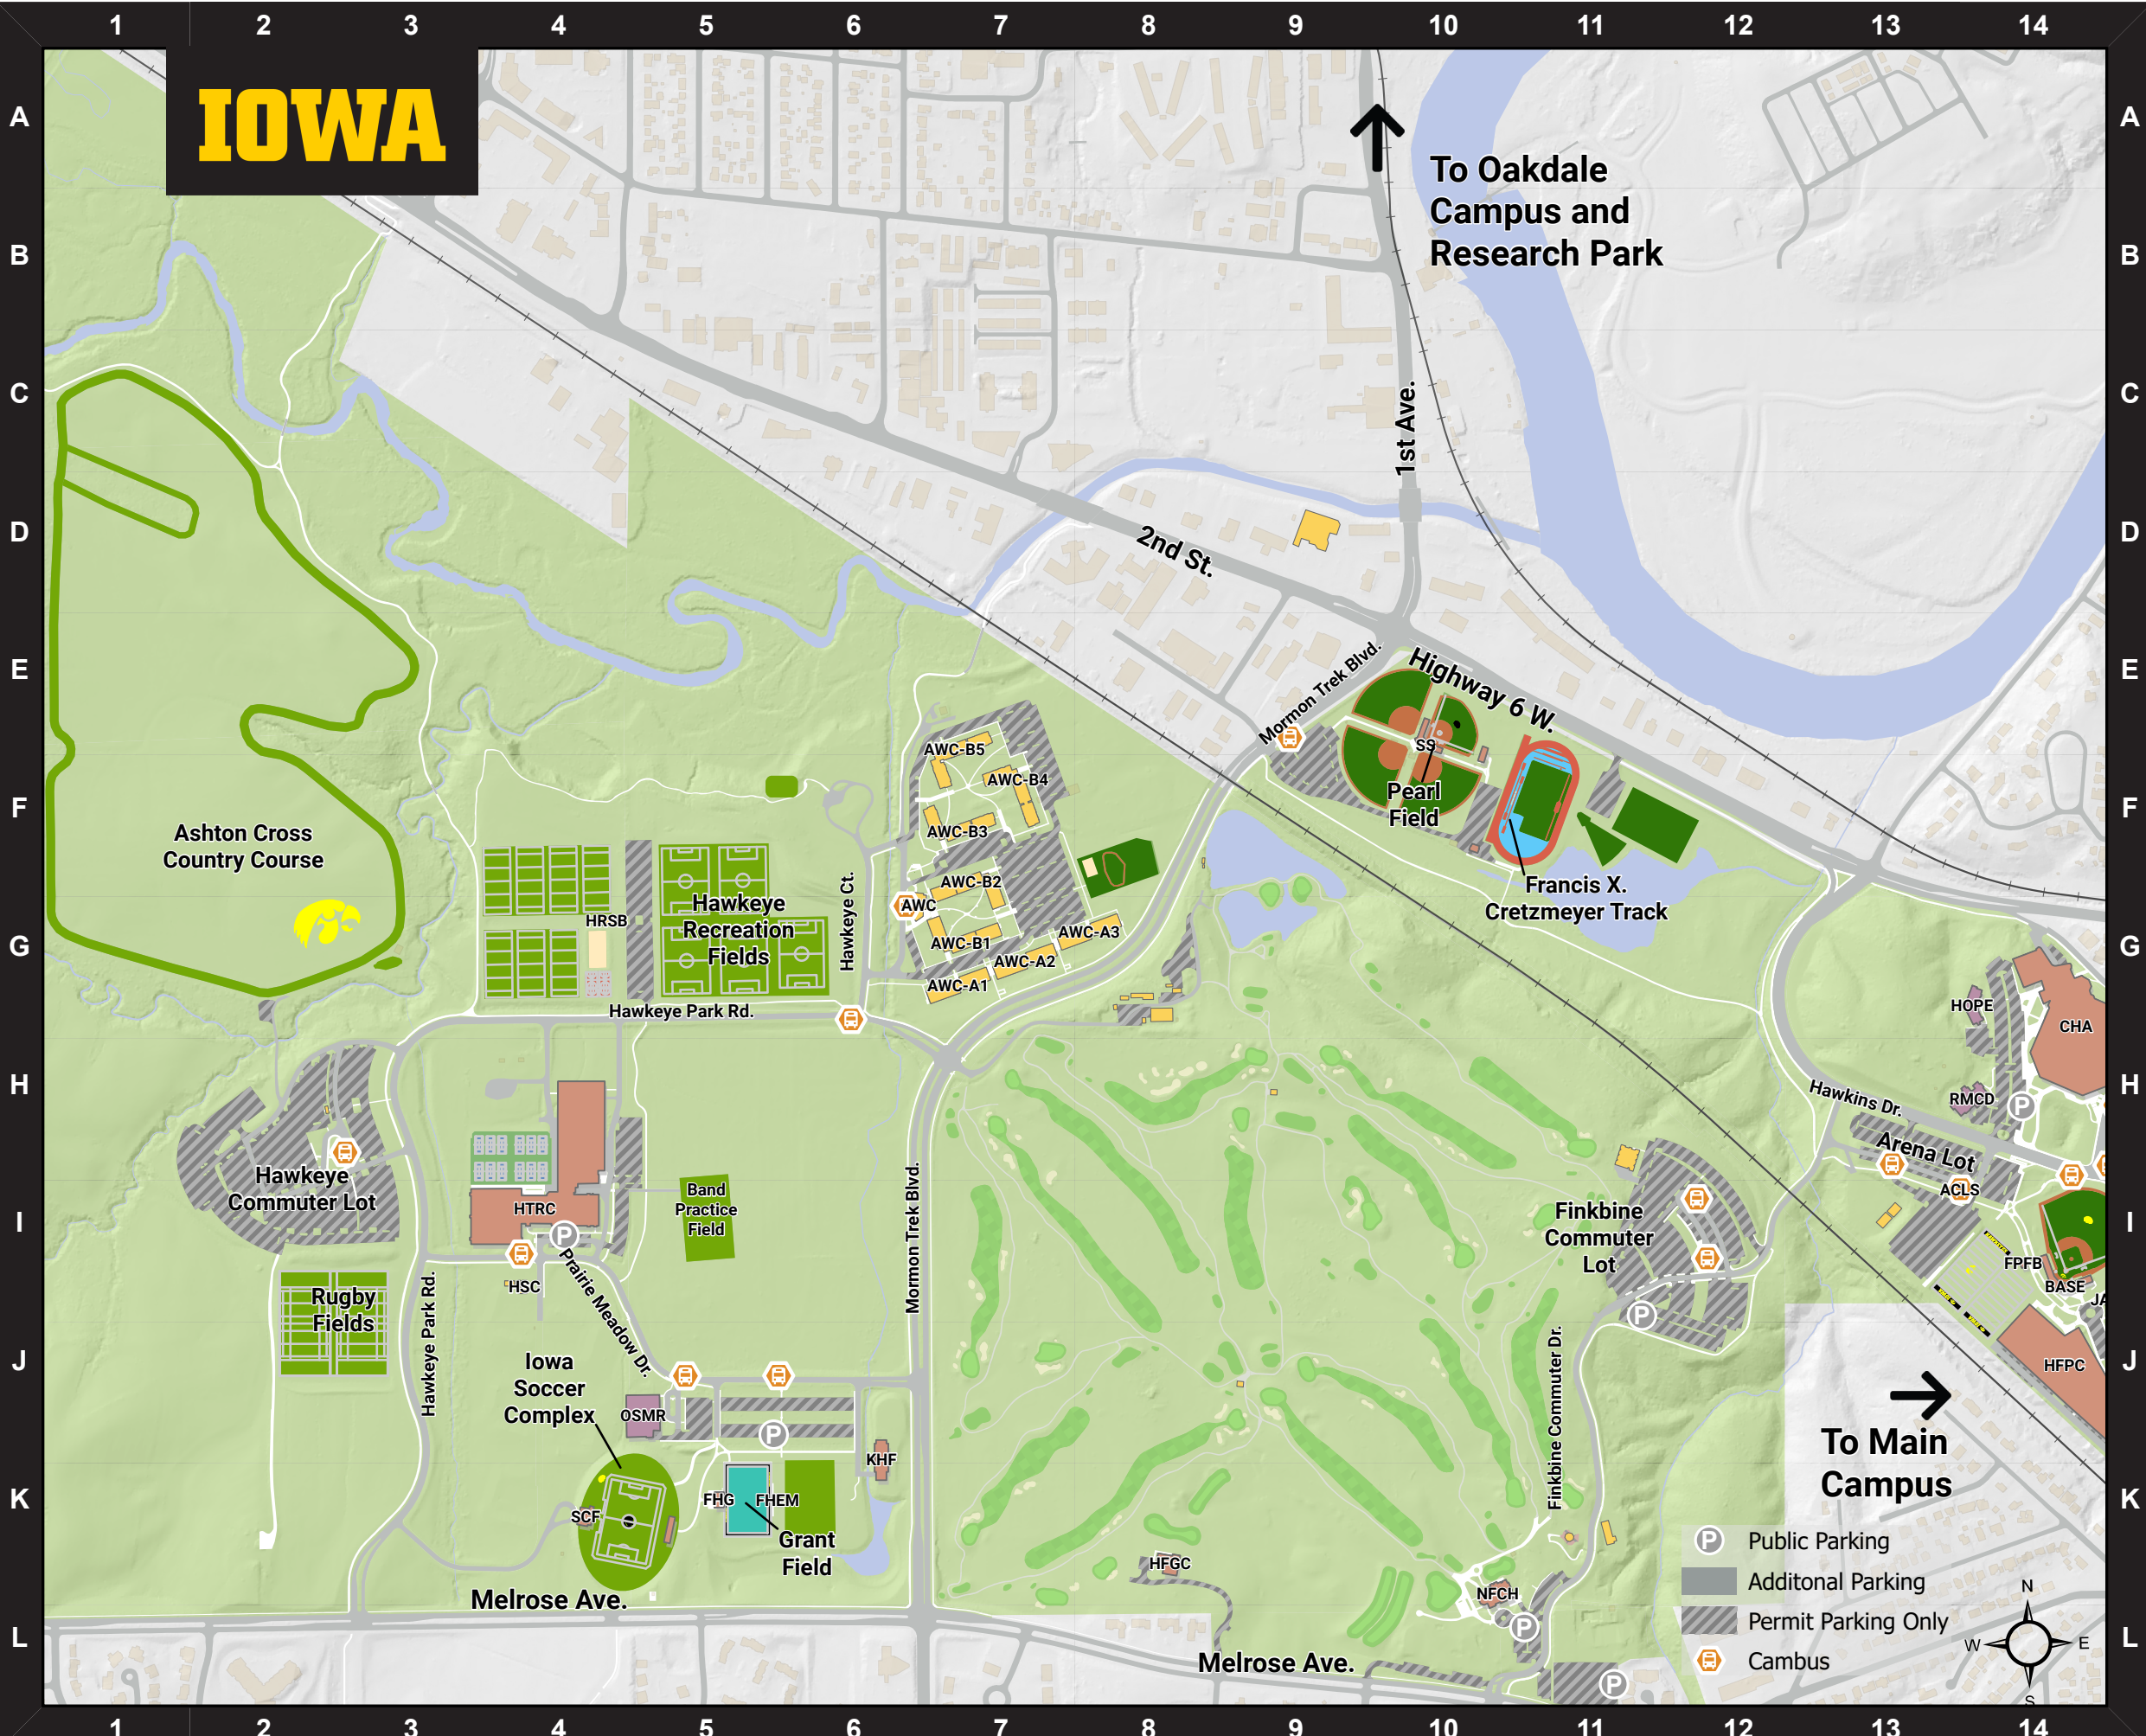

# IOWA

To Oakdale  
Campus and  
Research Park

To Main  
Campus

- General Campus**
- AWC Aspire at West Campus G-6
- AWC-A1 Aspire Building A1 G-7
- AWC-A2 Aspire Building A2 G-7
- AWC-A3 Aspire Building A3 G-8
- AWC-B1 Aspire Building B1 G-7
- AWC-B2 Aspire Building B2 G-7
- AWC-B3 Aspire Building B3 F-7
- AWC-B4 Aspire Building B4 F-7
- AWC-B5 Aspire Building B5 F-7
- HSC Housing Services Complex I-4
  
- Athletics/Recreation**
- CHA Ashton Cross Country Course H-2
- CHA Carver Hawkeye Arena H-14
- Cretzmeyer Track F-10
- BASE Duane Banks Baseball Stadium I-14
- FHEM Field Hockey Event Management Box K-5
- FHG Field Hockey Grandstand K-5
- Grant Field K-5
- HFPC Hansen Football Performance Center J-14
- Hawkeye Recreation Fields G-5
- HRSB Hawkeye Recreation Services Building G-4
- HTRC Hawkeye Tennis and Recreation Complex I-4
- HFGC Hoak Family Golf Complex K-8
- KHF Karro Athletic Hall of Fame K-6
- NFCH Nagle Family Clubhouse K-5
- SS Pearl Softball Field F-10
- Rugby Field J-3
- SCF Soccer Complex Facility K-4
  
- Healthcare**
- HOPE Hope Lodge G-14
- RMCD Ronald McDonald House H-14
- OSMR Sports Medicine Clinic J-5

- Public Parking
- Additional Parking
- Permit Parking Only
- Campus