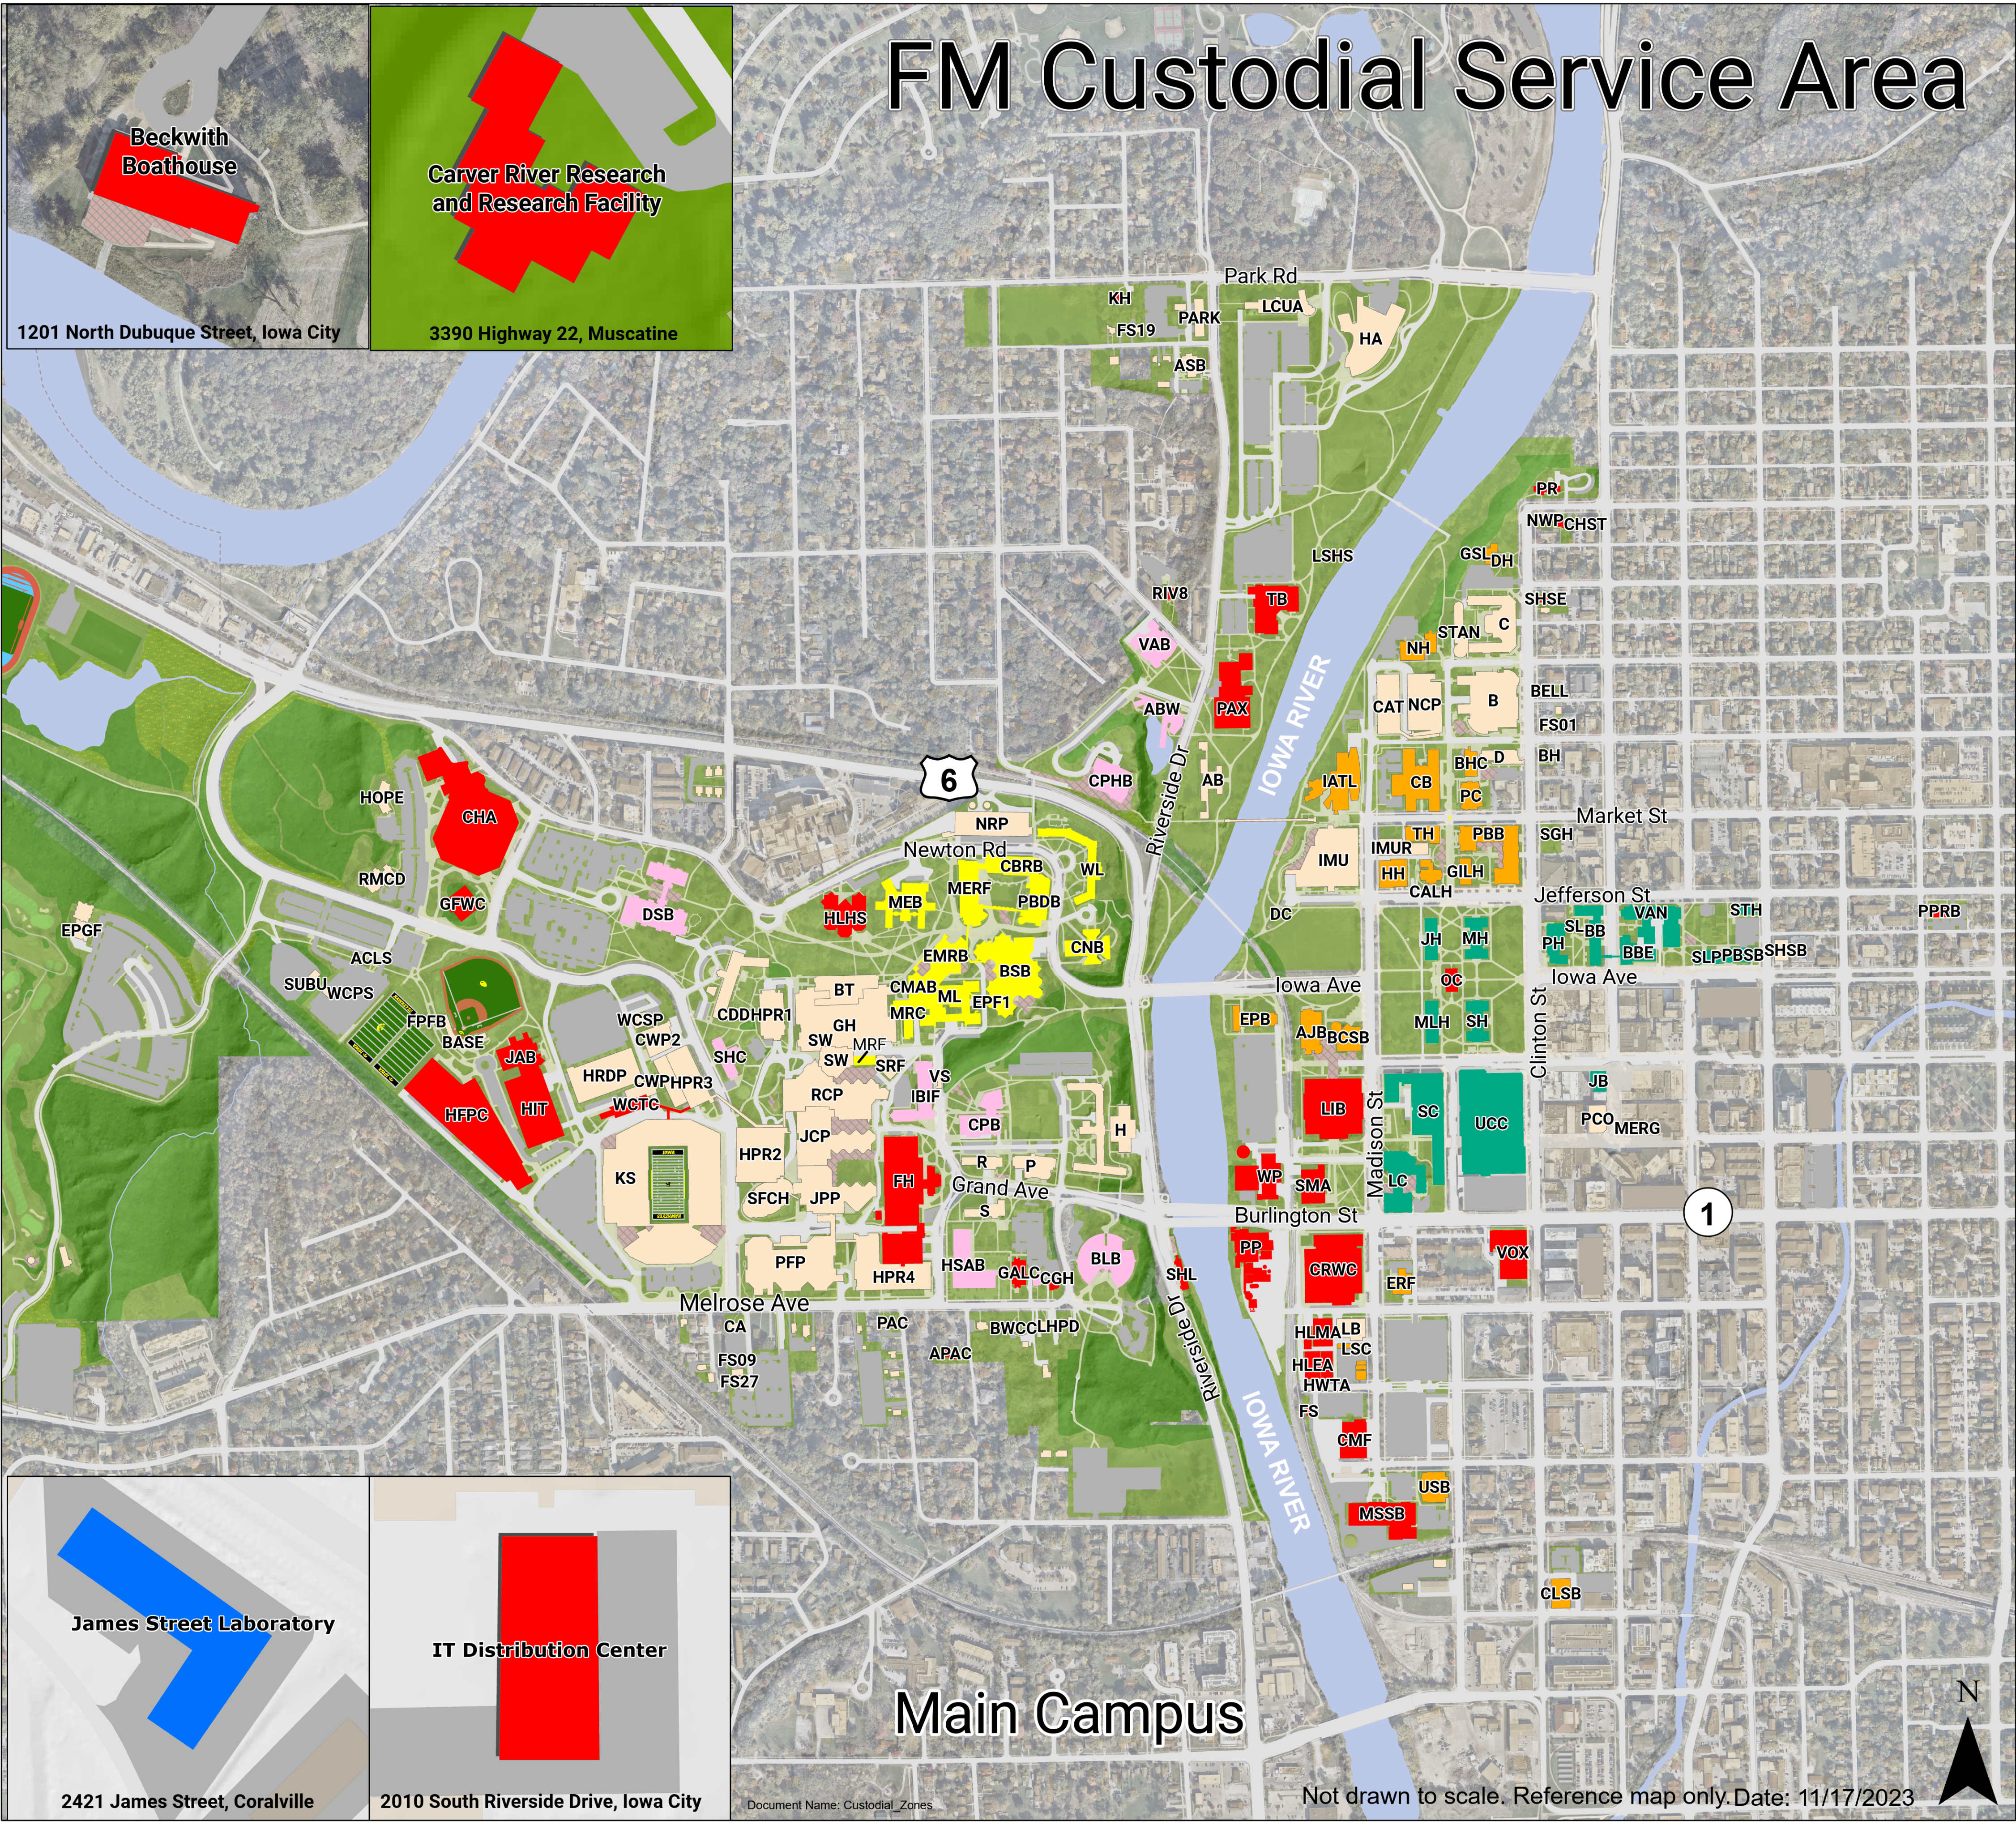

## Hawkeye Campus

### Custodial Management

<span style="color: blue;">■</span>	226: Oakdale - Johnnie Starckovich AM, Jeff Rajtora Mgr.
<span style="color: green;">■</span>	241: Eastside Area 1 - Gary Peltier AM, Tiger Lown Mgr.
<span style="color: orange;">■</span>	242: Eastside Area 2 - Dan Schellberg AM, Tiger Lown Mgr.
<span style="color: red;">■</span>	243: Days - Chris Parker AM, Jeff Rajtora Mgr.
<span style="color: pink;">■</span>	244: Westside Area 1 - Johnnie Starckovich AM, Jeff Rajtora Mgr
<span style="color: yellow;">■</span>	245: Westside Area 2 - Christina Moser AM, Tiger Lown Mgr.
<span style="color: lightgrey;">■</span>	Other

**Beckwith Boathouse**

1201 North Dubuque Street, Iowa City

**Carver River Research and Research Facility**

3390 Highway 22, Muscatine

## Main Campus

**James Street Laboratory**

2421 James Street, Coralville

**IT Distribution Center**

2010 South Riverside Drive, Iowa City

Document Name: Custodial\_Zones

Not drawn to scale. Reference map only. Date: 11/17/2023