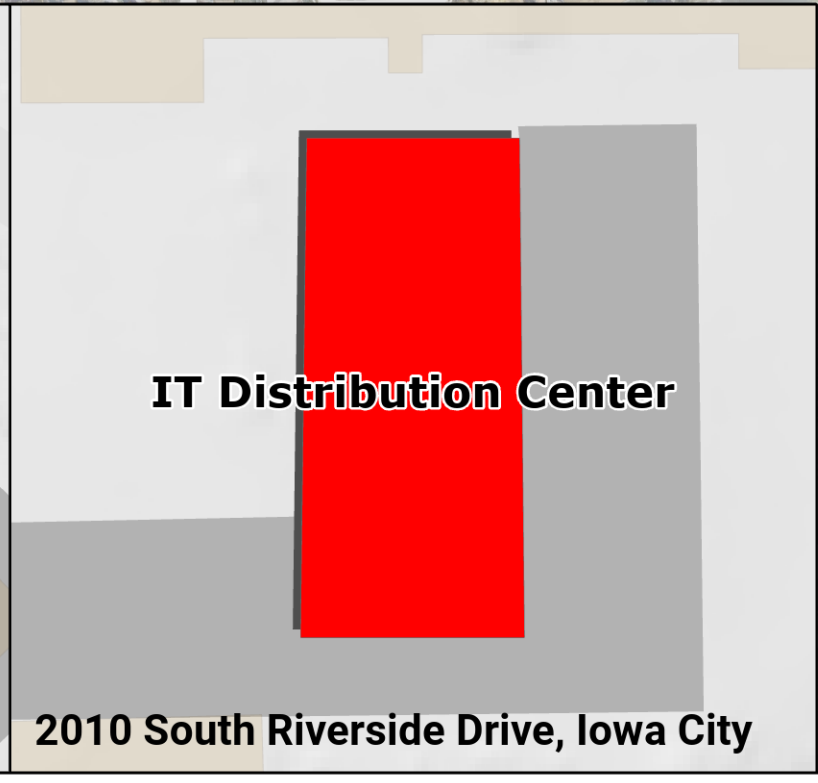

**Beckwith Boathouse**

1201 North Dubuque Street, Iowa City

**Carver River Research and Research Facility**

3390 Highway 22, Muscatine

# FM Custodial Service Area

## Main Campus

**James Street Laboratory**

2421 James Street, Coralville

**IT Distribution Center**

2010 South Riverside Drive, Iowa City

Document Name: Custodial\_Zones

Not drawn to scale. Reference map only. Date: 11/17/2023