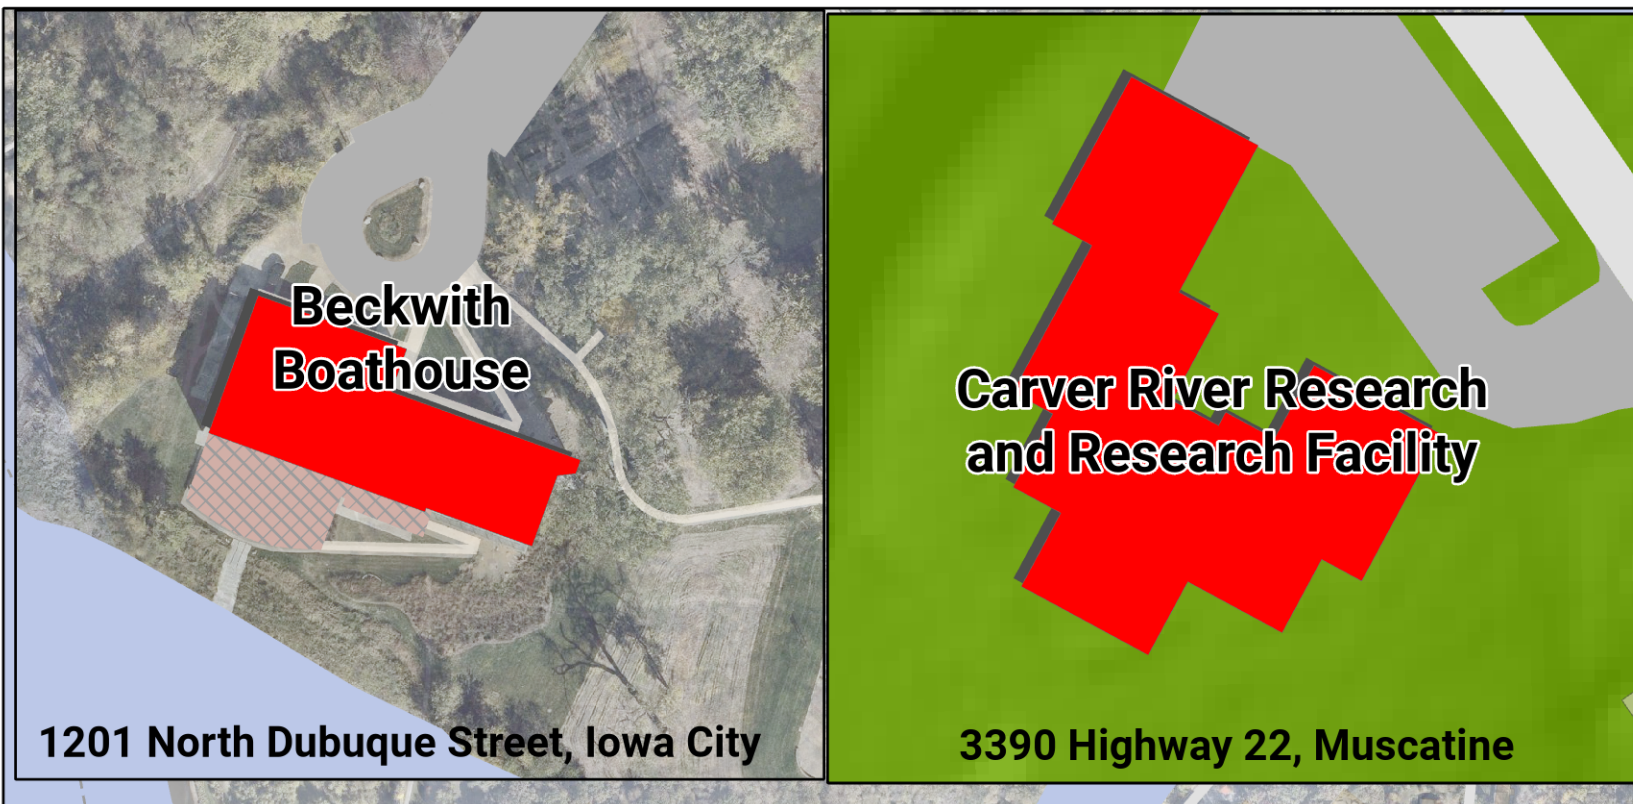

## Oakdale & UI Research Park

## Hawkeye Campus

**Beckwith Boathouse**

1201 North Dubuque Street, Iowa City

**Carver River Research and Research Facility**

3390 Highway 22, Muscatine

## Main Campus

**James Street Laboratory**

2421 James Street, Coralville

**IT Distribution Center**

2010 South Riverside Drive, Iowa City

Document Name: Custodial\_Zones

Not drawn to scale. Reference map only. Date: 11/17/2023