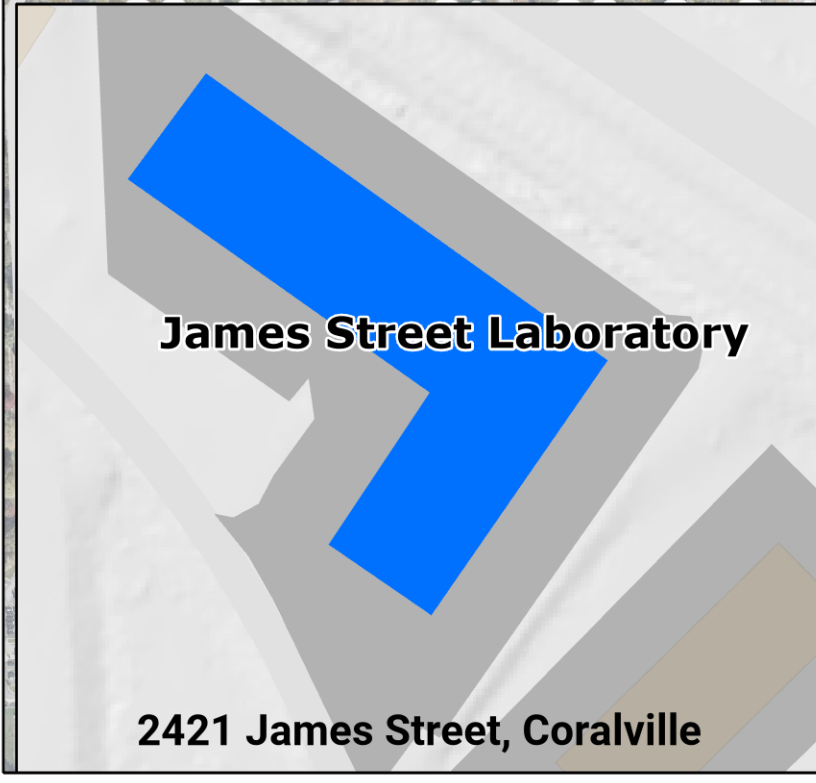

## Hawkeye Campus

**Beckwith Boathouse**

1201 North Dubuque Street, Iowa City

**Carver River Research and Research Facility**

3390 Highway 22, Muscatine

## Main Campus

**James Street Laboratory**

2421 James Street, Coralville

**IT Distribution Center**

2010 South Riverside Drive, Iowa City

Document Name: Custodial\_Zones

Not drawn to scale. Reference map only. Date: 11/17/2023